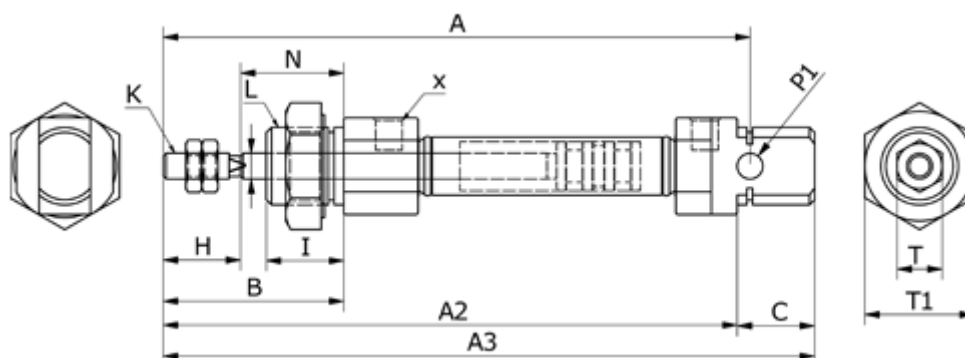

Data Sheet

Article number: 58MI20S0500CAG

Description: Cylinder MI-20x500-S-CA-G, Ø20x500
Double acting type - port 1/8"

Measures

A	= 115	K	= M8x1,25	V = 8
A2	= 62	L	= M22x1,5	X = 1/8"
A3	= 126	N	= 24	
B	= 44	O	= 11	
Bore diameter	= 20	P1	= 8	
C	= 20	Stroke	= 500	
HS	= 20	T	= 12	
I	= 20	T1	= 29	